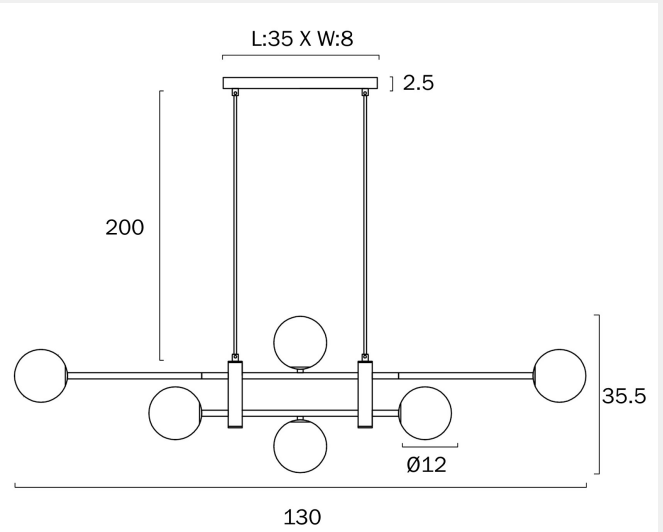

TYSON 6 PENDANT LIGHT

Note: Dimensions are only a guide and may vary due to manufacturing variations.

LIGHT SOURCE

Voltage Input

240V

Total Wattage (max)

36

Wattage

Globe Dependant

SPECIFICATIONS

Lead and Plug

No

IP rating

IP20

Suspension Type

Cable

PRODUCT DIMENSIONS

Fixture Weight (Kg)

2.05

Fixture Height (cm)

35.5

Fixture Length (cm)

130

Suspension Length (cm)