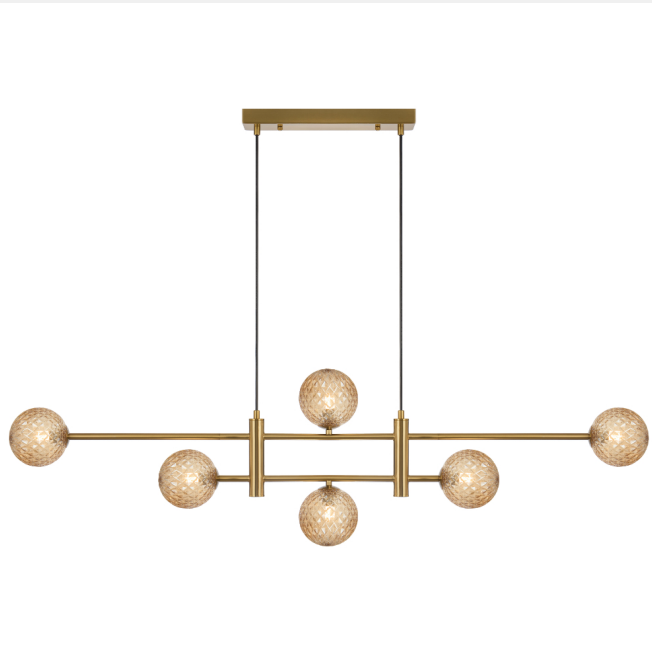

TYSON 6 PENDANT LIGHT

Note: Dimensions are only a guide and may vary due to manufacturing variations.

LIGHT SOURCE

Voltage Input

240V

Total Wattage (max)

36

Wattage

6

Globe Type

G9

Globe / Light Source qty

6

Globe / Light Source included

No

Dimmable

Globe Dependant

SPECIFICATIONS

Lead and Plug

No

IP rating

IP20

Suspension Type

Cable

VARIANTS

[TYSON PE06-AGAMT] TYSON
6 PENDANT LIGHT (ANTIQUE
GOLD, AMBER TEAR)

[TYSON PE06-AGCLP] TYSON
6 PENDANT LIGHT (ANTIQUE
GOLD, CLEAR PRISM)

[TYSON PE06-AGFRT] TYSON
6 PENDANT LIGHT (ANTIQUE
GOLD, FROST TEAR)