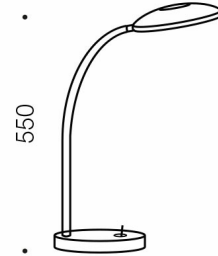

TYLER LED DESK LAMP

LIGHT SOURCE

Voltage Input

240V

Total Wattage (max)

6

Globe Type

LED integrated SMD

Globe / Light Source qty

1

Globe / Light Source included

Yes

Color Kelvin

3000k

Color Temperature

Warm White

500

COLOUR AND MATERIAL

Fixture Material

Metal

PRODUCT DIMENSIONS

Fixture Height (cm)

53

Fixture Diameter (cm)