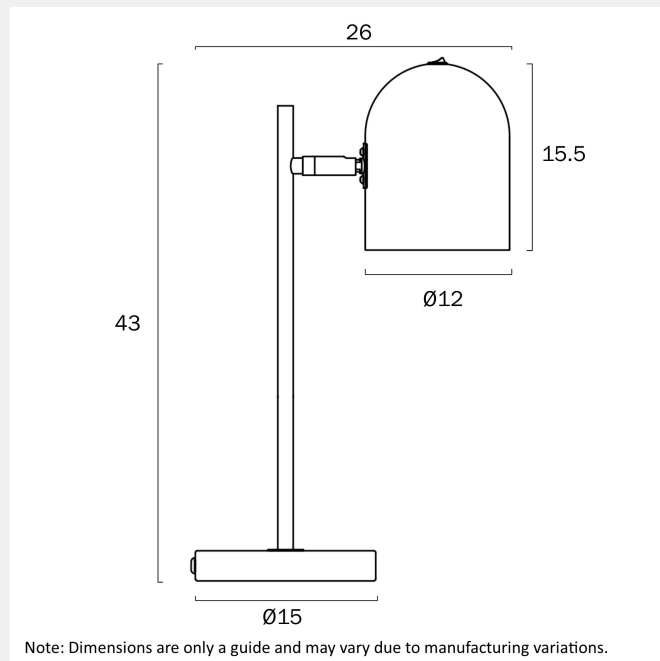

TURIN TABLE LAMP

LIGHT SOURCE

Voltage Input

240V

Total Wattage (max)

25

Globe Type

E14

PRODUCT DIMENSIONS

Fixture Weight (Kg)

1.7

Fixture Height (cm)

43

Fixture Length (cm)

26

Fixture Width (cm)