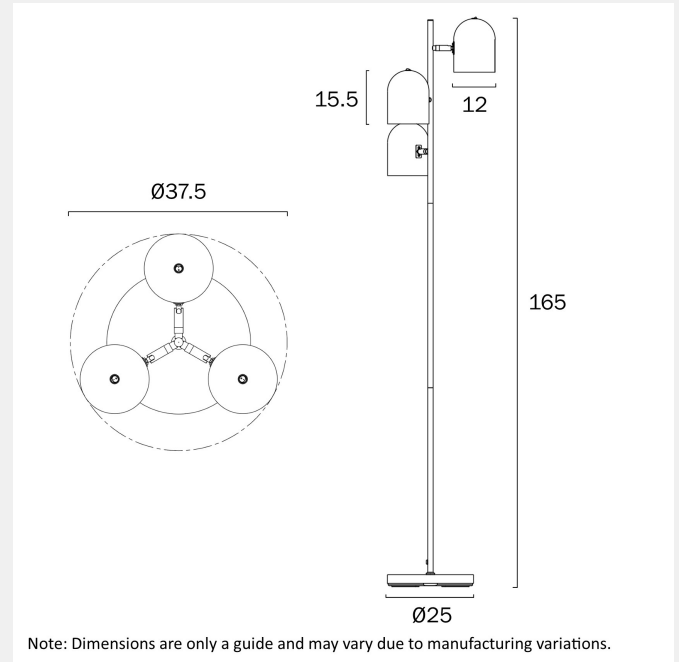

TURIN FLOOR LAMP

LIGHT SOURCE

Voltage Input

240V

Total Wattage (max)

75

Wattage

25

Globe Type

E14

Globe / Light Source qty

3

Globe / Light Source included

No

Dimmable

Globe Dependant

SPECIFICATIONS

Lead and Plug

Yes

Switch

Button switch

IP rating

IP20

Height Adjustable?

No

Electrical Protection

CLASS II - DOUBLE INSULATED, EARTH NOT REQUIRED

COLOUR AND MATERIAL

Fixture Material

Iron

Fixture Finish

Satin

Fixture Pantone Color

RAL 1019 (KH)

PRODUCT DIMENSIONS

Fixture Weight (Kg)

4.9

Fixture Height (cm)

165

Fixture Diameter (cm)

37.5