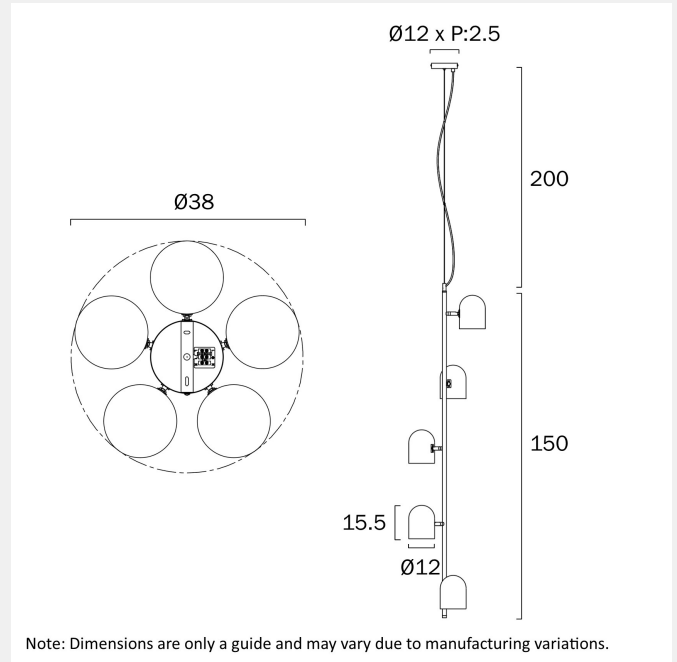

### LIGHT SOURCE

**Voltage Input**

240V

**Total Wattage (max)**

125

**Wattage**

25

**Globe Type**

### SPECIFICATIONS

**Lead and Plug**

No

**IP rating**

IP20

**Suspension Type**

Break Wire + Textile Cable

**Height Adjustable?**

## PRODUCT DIMENSIONS

---

**Fixture Weight (Kg)**

2.6

**Fixture Diameter (cm)**

38

**Fixture Height (cm)**

150

**Suspension Length (cm)**

200