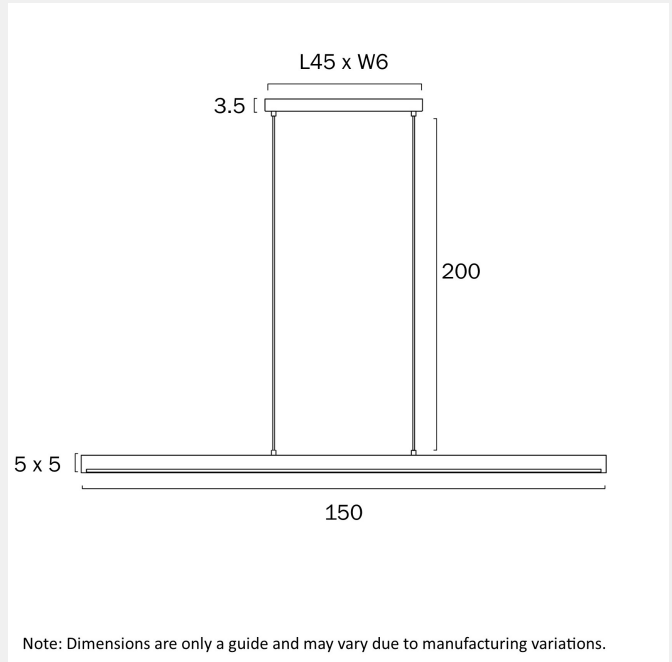

TRUSO LED LINEAR PENDANT LIGHT

LIGHT SOURCE

Voltage Input

240V

Total Wattage (max)

30

Globe Type

LED integrated SMD

Globe / Light Source qty

1

Globe / Light Source included

Yes

Color Kelvin

3 CCT (3000k - 4000k - 5000k)

Color Temperature

Warm White; Natural White; Cool White

Fixture Height (cm)

5

Fixture Length (cm)

150

Fixture Width (cm)

5

Suspension Length (cm)

200