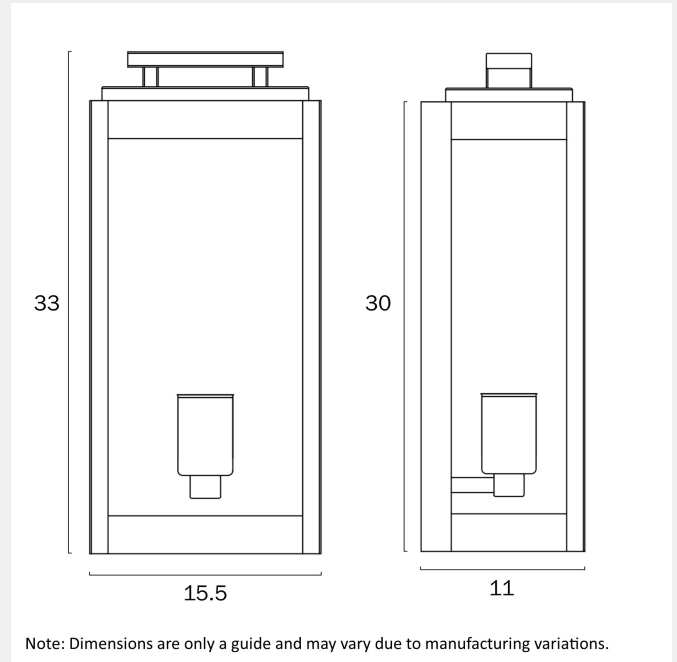

TRUMAN SINGLE EXTERIOR WALL LIGHT

LIGHT SOURCE

Voltage Input

240V

Total Wattage (max)

25

Globe Type

E27

1.96

Fixture Projection (cm)

11

Fixture Height (cm)

33

Fixture Width (cm)

15.5

WARRANTY