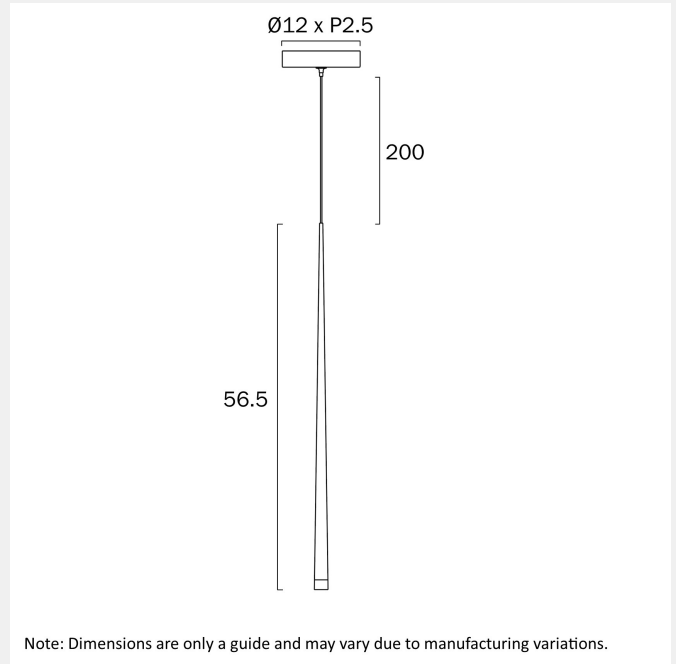

### LIGHT SOURCE

**Voltage Input**

240V

**Total Wattage (max)**

3

**Wattage**

0

**Globe Type**

## PRODUCT DIMENSIONS

---

Fixture Weight (Kg)

0.33

Fixture Diameter (cm)

Fixture Height (cm)

56.5

Fixture Length (cm)