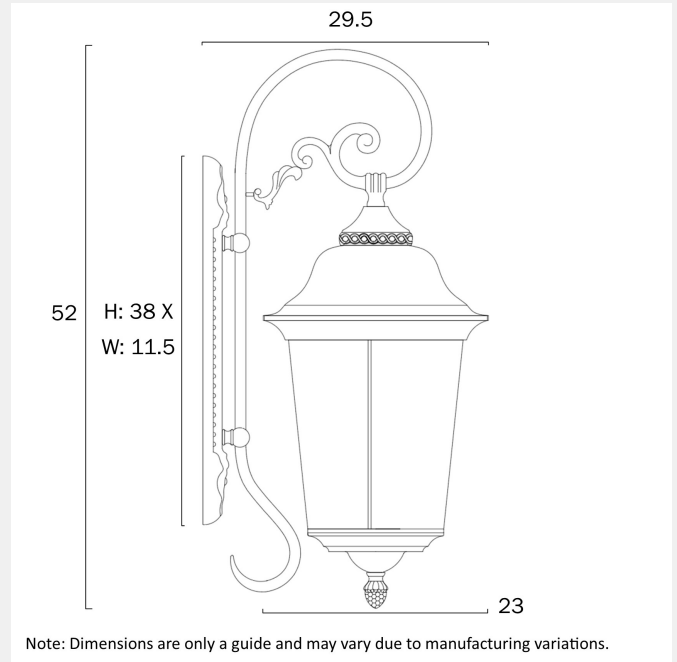

TREMONT EXTERIOR WALL LIGHT

LIGHT SOURCE

Voltage Input

240V

Total Wattage (max)

50

Wattage

25

Globe Type

E14

Globe / Light Source qty

2

Globe / Light Source included

No

Dimmable

Globe Dependant

3.7

Fixture Projection (cm)

29.5

Fixture Height (cm)

52

Fixture Width (cm)

23

WARRANTY