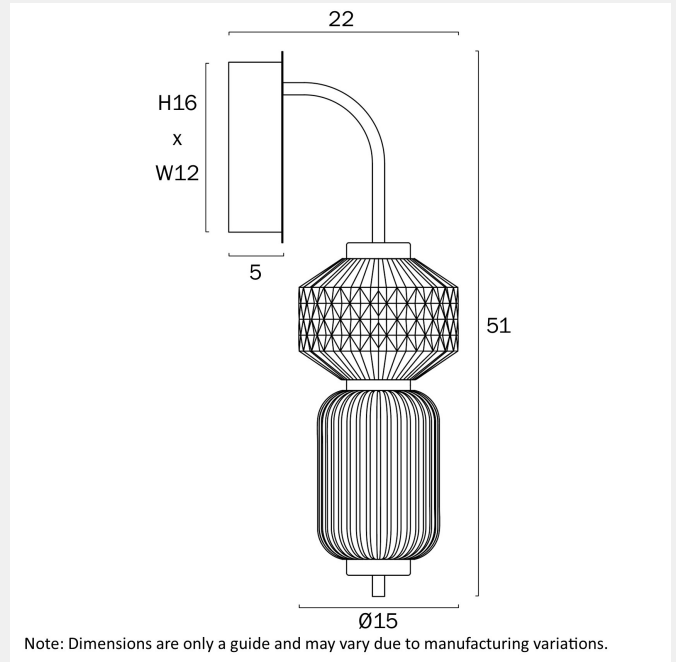

## TORSO LED WALL LIGHT

### LIGHT SOURCE

**Voltage Input**

240V

**Total Wattage (max)**

12

**Globe Type**

LED integrated SMD

**Globe / Light Source qty**