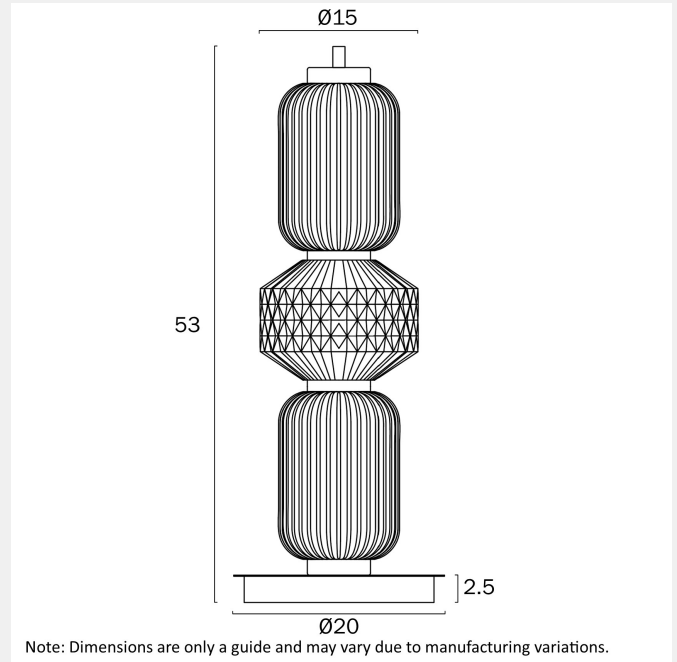

TORSO LED TABLE LAMP

LIGHT SOURCE

Voltage Input

240V

Total Wattage (max)

18

Globe Type

LED integrated SMD

Fixture Material

Iron,Glass

Fixture Finish

Brass Gloss, Black Matte

PRODUCT DIMENSIONS

Fixture Weight (Kg)

2.89

Fixture Height (cm)

53

telbix.

Fixture Diameter (cm)

15

Cable Length (cm)

180

WARRANTY

Replacement Warranty