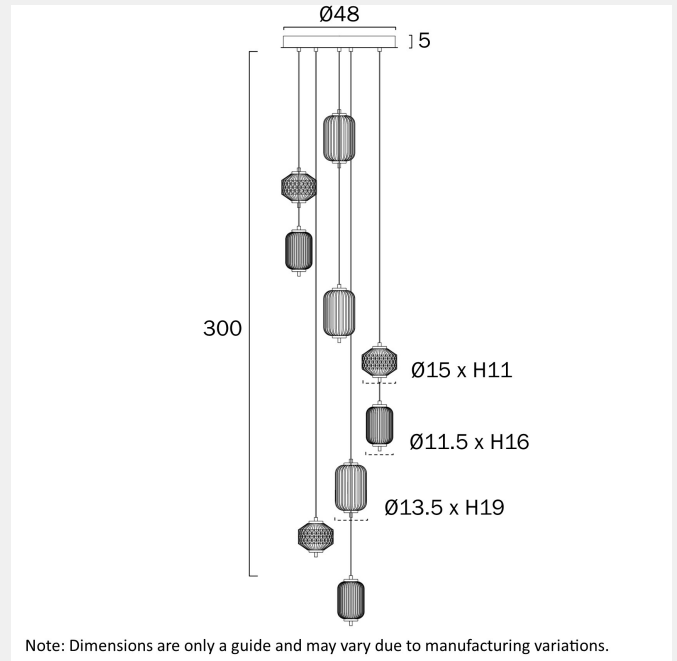

TORSO 9 LED PENDANT LIGHT

LIGHT SOURCE

Voltage Input

240V

Total Wattage (max)

50

Globe Type

LED integrated SMD

Lumens

1060

SPECIFICATIONS

Lead and Plug

No

IP rating

IP20

Height Adjustable?

Fixture Weight (Kg)

9.38

Fixture Diameter (cm)

48

Fixture Height (cm)

19

Suspension Length (cm)

300