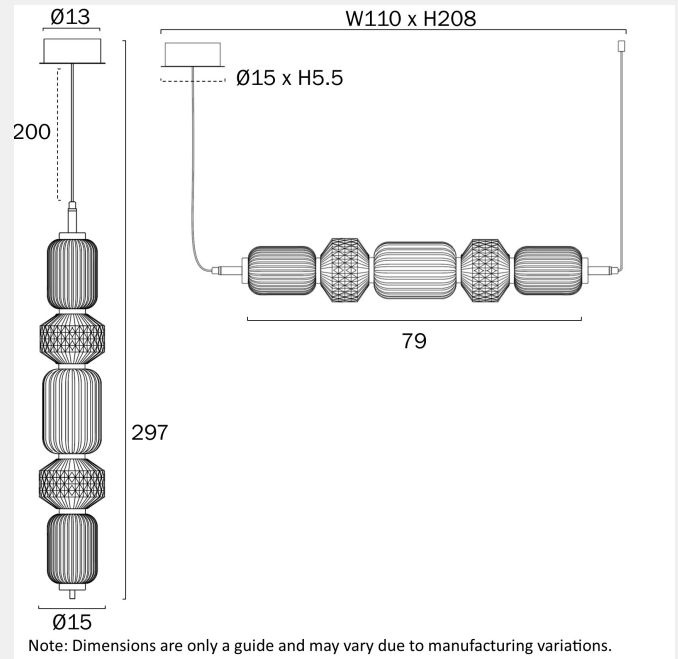

TORSO 5 LED PENDANT LIGHT

LIGHT SOURCE

Voltage Input

240V

Total Wattage (max)

26

Globe Type

LED integrated SMD

Lumens

974

SPECIFICATIONS

Lead and Plug

No

IP rating

IP20

Height Adjustable?

Fixture Weight (Kg)

2.91

Fixture Diameter (cm)

15

Fixture Height (cm)

79

Fixture Width (cm)

15