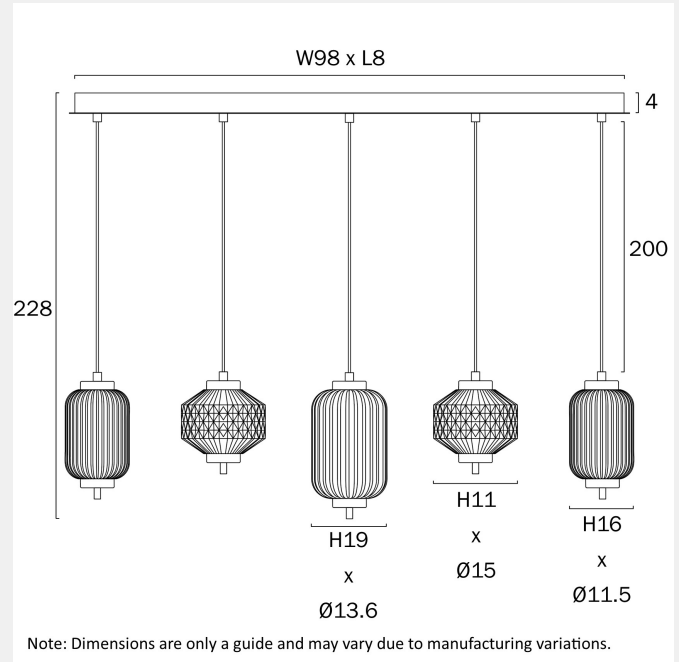

TORSO 5 LED BAR PENDANT LIGHT

LIGHT SOURCE

Voltage Input

240V

Total Wattage (max)

28

Globe Type

LED integrated SMD

Lumens

892

SPECIFICATIONS

Lead and Plug

No

IP rating

IP20

Height Adjustable?

Fixture Weight (Kg)

5.1

Fixture Height (cm)

19

Fixture Length (cm)

15

Fixture Width (cm)

98