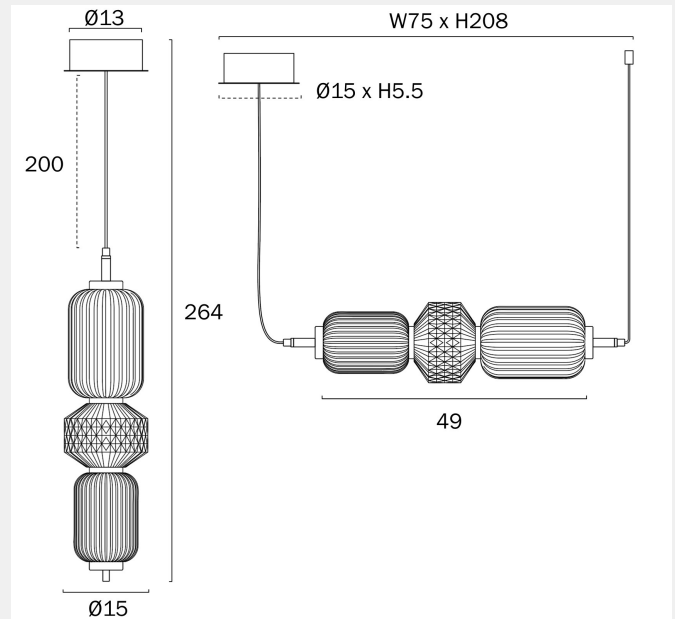

TORSO 3 LED PENDANT LIGHT

Note: Dimensions are only a guide and may vary due to manufacturing variations.

LIGHT SOURCE

Voltage Input

240V

Total Wattage (max)

16

Globe Type

LED integrated SMD

Globe / Light Source included

Yes

Color Kelvin

3000k

Color Temperature

Warm White

Dimmable

No

Lumens

614

SPECIFICATIONS

Lead and Plug

No

IP rating

IP20

PRODUCT DIMENSIONS

Fixture Weight (Kg)

2.08

Fixture Diameter (cm)

15

Fixture Height (cm)

49

Fixture Width (cm)