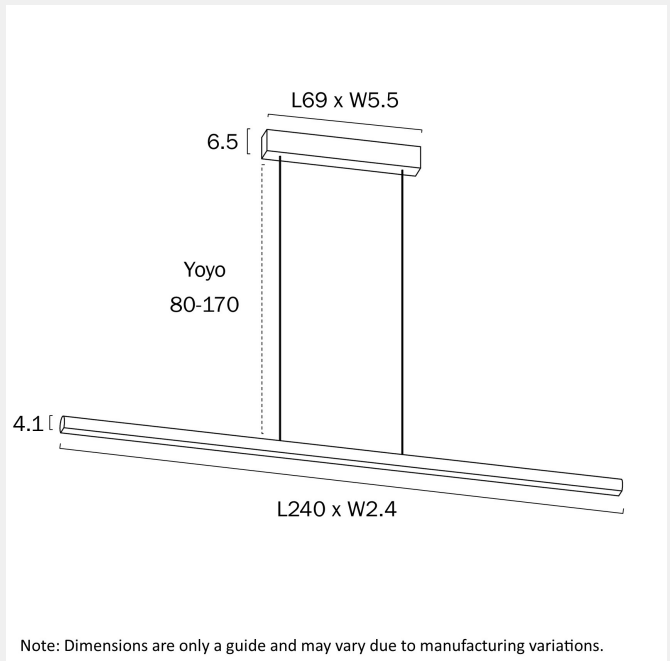

TORBEN 240CM LINEAR PENDANT LIGHT

LIGHT SOURCE

Voltage Input

240V

Total Wattage (max)

46

Globe Type

LED integrated SMD

Globe / Light Source qty

1

Globe / Light Source included

Yes

Color Kelvin

3 CCT (3000k - 4000k - 5000k)

Color Temperature

Warm White, Natural White, Cool White

WARRANTY

Replacement Warranty
*3 Years

PRODUCT DIMENSIONS

Fixture Weight (Kg)

5.3

Fixture Height (cm)

4.1

Fixture Length (cm)