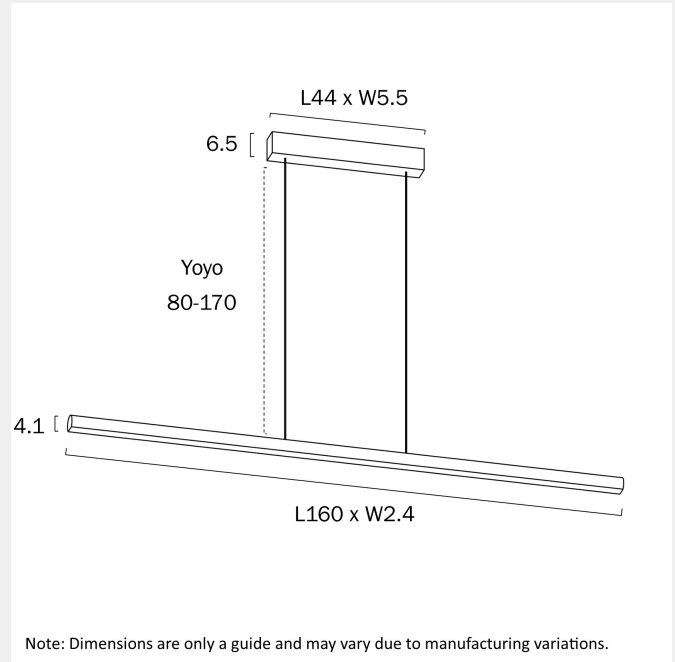

TORBEN 160CM LINEAR PENDANT LIGHT

LIGHT SOURCE

Voltage Input

240V

Total Wattage (max)

28

Globe Type

LED integrated SMD

Globe / Light Source qty

1

Globe / Light Source included

Yes

Color Kelvin

3 CCT (3000k - 4000k - 5000k)

Color Temperature

Warm White, Natural White, Cool White

WARRANTY

Replacement Warranty
*3 Years

PRODUCT DIMENSIONS

Fixture Weight (Kg)

3.6

Fixture Height (cm)

4.1

Fixture Length (cm)