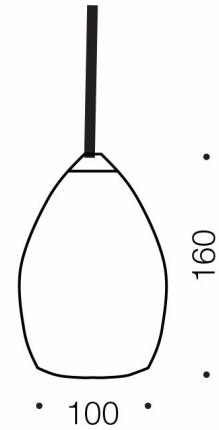

## TOLOSA 1 LED PENDANT LIGHT

Cable length: 1.5

### LIGHT SOURCE

**Voltage Input**

240V

**Total Wattage (max)**

6

**Globe Type**

GU10

**Globe / Light Source qty**

## Fixture Diameter (cm)

10