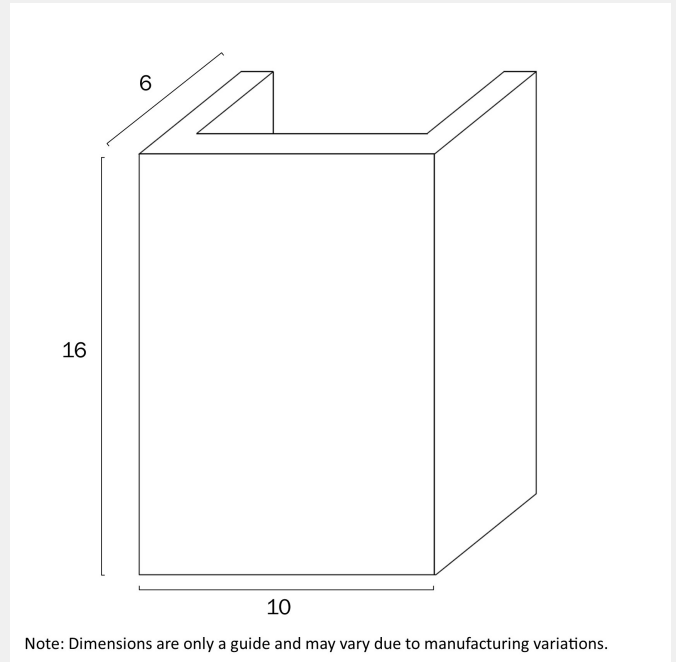

TOLARD GYPSUM INDOOR WALL LIGHT

LIGHT SOURCE

Voltage Input

240V

Total Wattage (max)

9

Globe Type

G9

Globe / Light Source qty

1

Globe / Light Source included

No

Dimmable

Globe Dependant

SPECIFICATIONS

Lead and Plug

No

IP rating

IP20

Electrical Protection

CLASS I - HIGH VOLTAGE, EARTH REQUIRED

Mounting

Surface

Height Adjustable?

No

COLOUR AND MATERIAL

Fixture Material

Gypsum

Fixture Finish

Matte

PRODUCT DIMENSIONS

Fixture Weight (Kg)

0.65

Fixture Projection (cm)

6

Fixture Width (cm)

10

Fixture Height (cm)

16