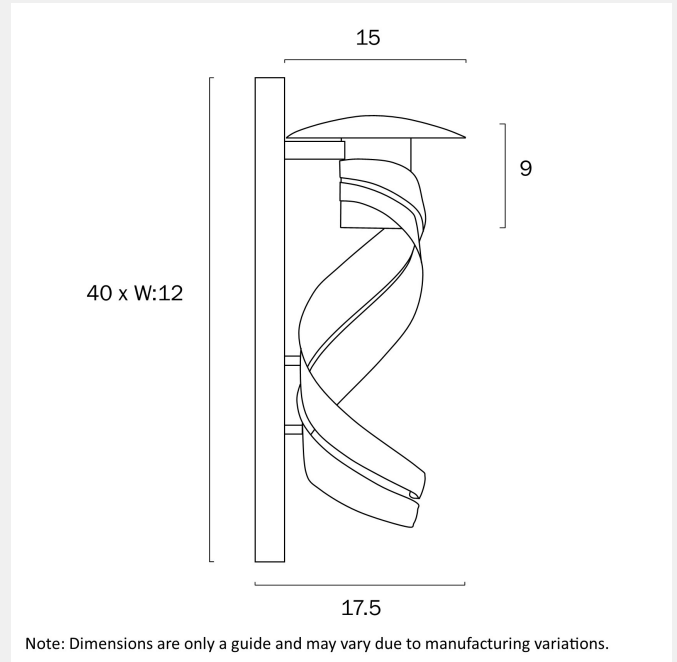

### LIGHT SOURCE

**Voltage Input**

240V

**Total Wattage (max)**

6

**Globe Type**

GU10

**Globe / Light Source qty**

### PRODUCT DIMENSIONS

**Fixture Weight (Kg)**

1.5

**Fixture Projection (cm)**

17.5

**Fixture Width (cm)**

12

**Fixture Height (cm)**