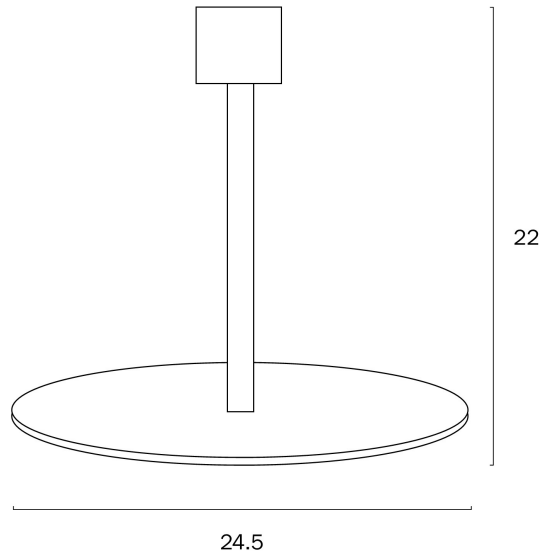

TL BASE 218

Note: Dimensions are only a guide and may vary due to manufacturing variations.

LIGHT SOURCE

Voltage Input

240V

Total Wattage (max)

25

Globe Type

E27

Globe / Light Source qty

1

Globe / Light Source included

No

Dimmable

Globe Dependant

SPECIFICATIONS

COLOUR AND MATERIAL

Fixture Material

Iron

PRODUCT DIMENSIONS

Fixture Height (cm)

22

Fixture Diameter (cm)

24.5