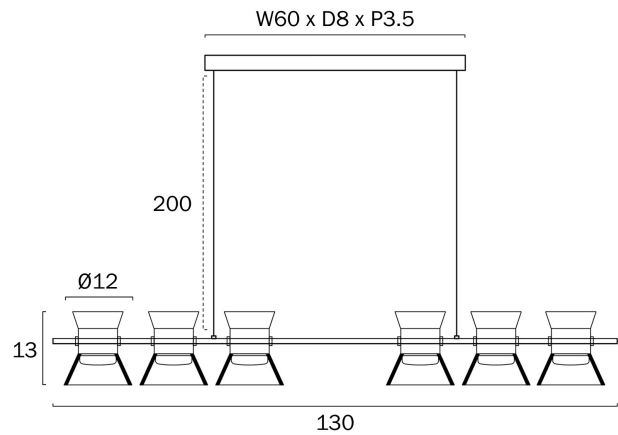

TIPICO LINEAR PENDANT LIGHT

Note: Dimensions are only a guide and may vary due to manufacturing variations.

LIGHT SOURCE

Voltage Input

240V

Total Wattage (max)

36

Wattage

6

Globe Type

LED integrated SMD

Globe / Light Source qty

6

Globe / Light Source included

Yes

Color Kelvin

Lead and Plug

No

IP rating

IP20

Height Adjustable?

Yes

Mounting

Surface

Replacement Warranty

*3 Years

PRODUCT DIMENSIONS

Fixture Weight (Kg)

4.6

Fixture Height (cm)

13

Fixture Length (cm)