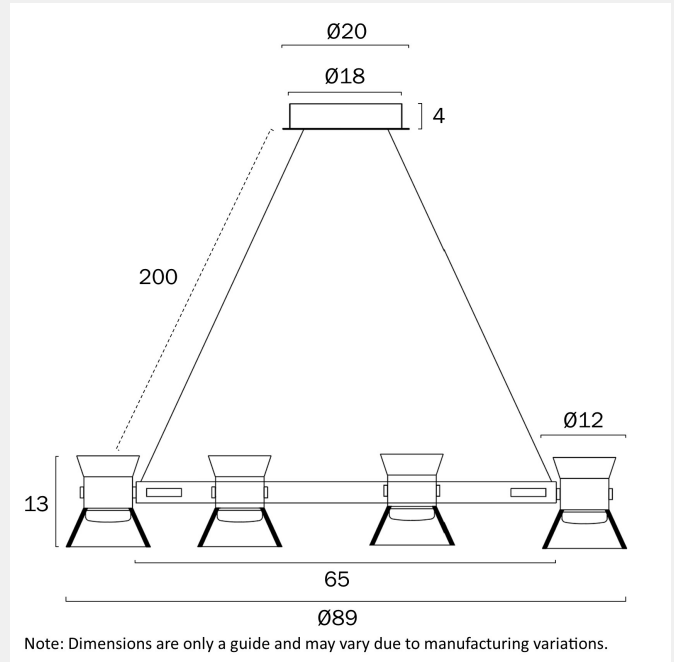

TIPICO 9 LED PENDANT LIGHT

LIGHT SOURCE

Voltage Input

240V

Total Wattage (max)

54

Wattage

6

Globe Type

LED integrated SMD

Globe / Light Source qty

9

Globe / Light Source included

Yes

Color Kelvin

3000k

Color Temperature

Warm White

Dimmable

No

Lumens

2066

CRI (Color Rendering Index)

>80

SPECIFICATIONS

Lead and Plug

No

IP rating

IP20

Height Adjustable?

Yes

Raked Ceiling Compatible

No

Mounting

Surface

Electrical Protection

CLASS I - HIGH VOLTAGE, EARTH REQUIRED

COLOUR AND MATERIAL

Fixture Material

Iron,Glass,Aluminium

Fixture Finish

Matte