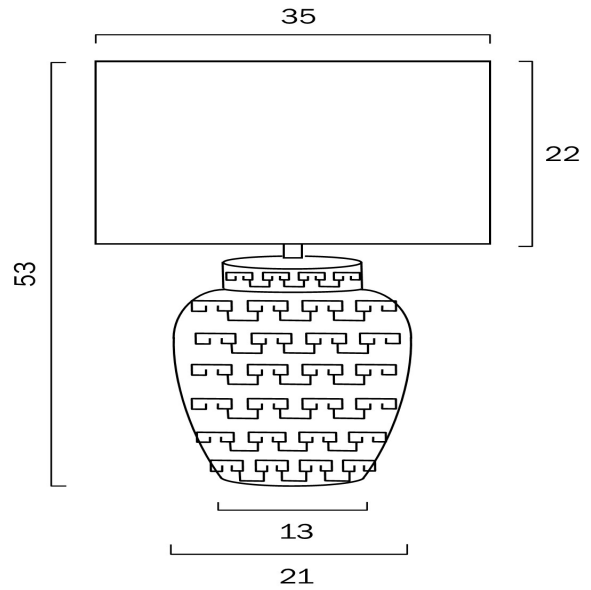

TING CERAMIC TABLE LAMP

LIGHT SOURCE

Voltage Input

240V

Total Wattage (max)

25

Globe Type

E27

Globe / Light Source qty

1

Globe / Light Source included

No

Dimmable

Globe Dependant

SPECIFICATIONS

Lead and Plug

Fixture Material

Fabric,Ceramic

PRODUCT DIMENSIONS

Fixture Height (cm)

53

Fixture Diameter (cm)

35

Cable Length (cm)