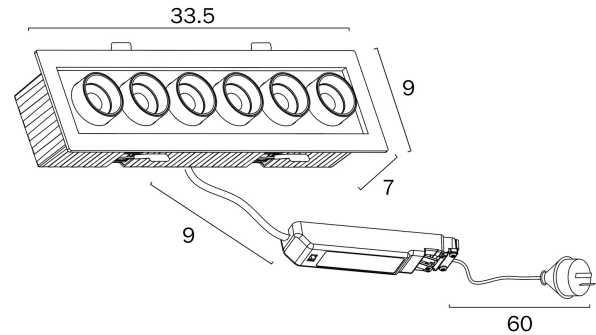

### LIGHT SOURCE

**Voltage Input**

240V

**Total Wattage (max)**

30

**Globe Type**

LED integrated SMD

**Globe / Light Source qty**

## PRODUCT DIMENSIONS

---

**Fixture Weight (Kg)**

0.65

**Fixture Height (cm)**

7

**Fixture Length (cm)**

33.5