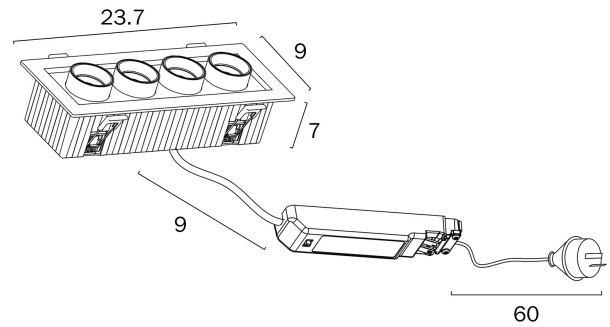

TILDA 4 LED DOWNLIGHT

Note: Dimensions are only a guide and may vary due to manufacturing variations.

LIGHT SOURCE

Voltage Input

240V

Total Wattage (max)

20

Globe Type

Polycarbonate

Fixture Finish

Matte

PRODUCT DIMENSIONS

Fixture Weight (Kg)

0.5

Fixture Height (cm)

7

Fixture Length (cm)

23.7

Fixture Width (cm)

9

Cable Length (cm)

69

WARRANTY

Replacement Warranty