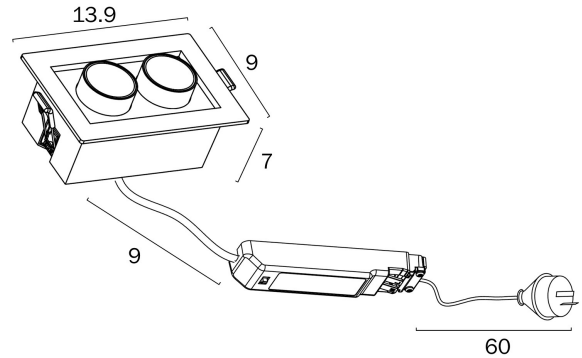

TILDA 2 LED DOWNLIGHT

Note: Dimensions are only a guide and may vary due to manufacturing variations.

LIGHT SOURCE

Voltage Input

240V

Total Wattage (max)

10

Globe Type

Polycarbonate

Fixture Finish

Matte

PRODUCT DIMENSIONS

Fixture Weight (Kg)

0.33

Fixture Height (cm)

7

Fixture Length (cm)

13.9

Fixture Width (cm)

9

Cable Length (cm)

69

WARRANTY

Replacement Warranty