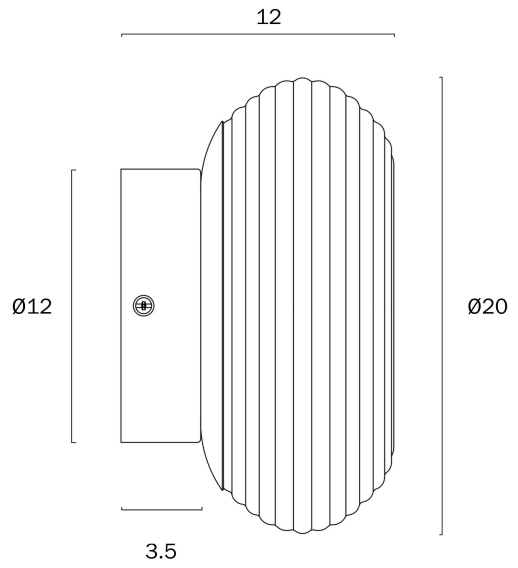

## TIFTON WALL LIGHT

Note: Dimensions are only a guide and may vary due to manufacturing variations.

### LIGHT SOURCE

**Voltage Input**

240V

**Total Wattage (max)**

14

**Globe Type**

LED integrated SMD

**Globe / Light Source qty**

### PRODUCT DIMENSIONS

**Fixture Weight (Kg)**

0.63

**Fixture Projection (cm)**

12

# Telbix.

Fixture Diameter (cm)

20