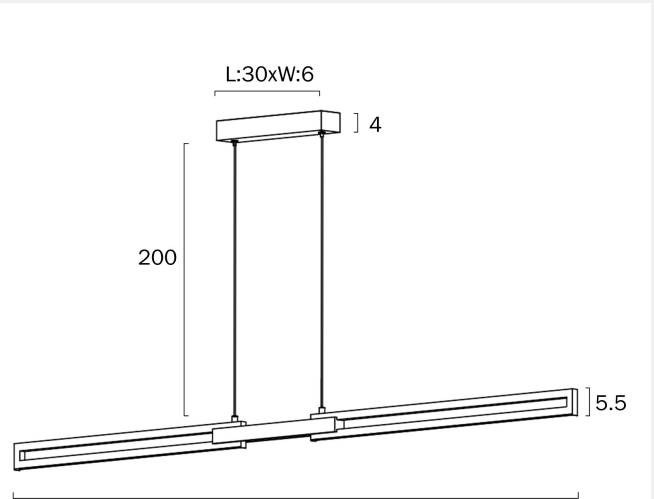

THORIN 180CM LINEAR PENDANT LIGHT

Note: Dimensions are only a guide and may vary due to manufacturing variations.

LIGHT SOURCE

Voltage Input

240V

Total Wattage (max)

36

Globe Type

Polycarbonate

WARRANTY

Replacement Warranty
*3 Years

PRODUCT DIMENSIONS

Fixture Weight (Kg)

1.75

Fixture Height (cm)

5.5