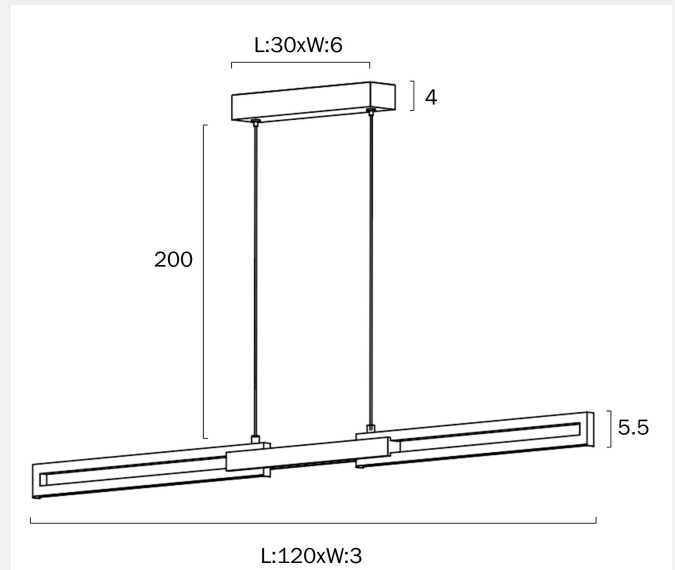

THORIN 120CM LINEAR PENDANT LIGHT

Note: Dimensions are only a guide and may vary due to manufacturing variations.

LIGHT SOURCE

Voltage Input

240V

Total Wattage (max)

28

Globe Type

LED integrated SMD

Globe / Light Source included

Yes

Color Kelvin

3 CCT (3000k - 4000k - 5000k)

Color Temperature

Warm White; Natural White; Cool White

Dimmable

Polycarbonate

WARRANTY

Replacement Warranty
*3 Years

PRODUCT DIMENSIONS

Fixture Weight (Kg)
1.33

Fixture Height (cm)
5.5

Fixture Length (cm)
120

Fixture Width (cm)
3