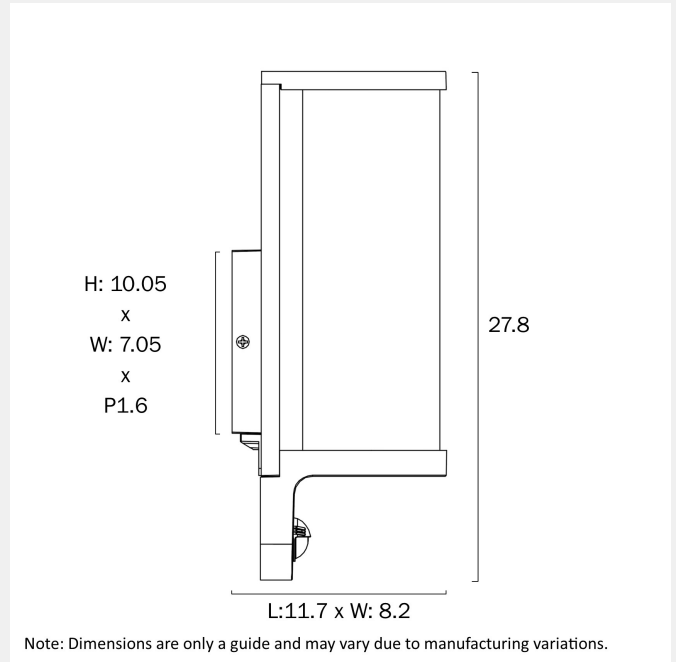

THIRLO EXTERIOR SENSOR WALL LIGHT

LIGHT SOURCE

Voltage Input

240V

Total Wattage (max)

25

Globe Type

E27

0.925

Fixture Projection (cm)

11.7

Fixture Height (cm)

27.8

Fixture Width (cm)

8.2

WARRANTY