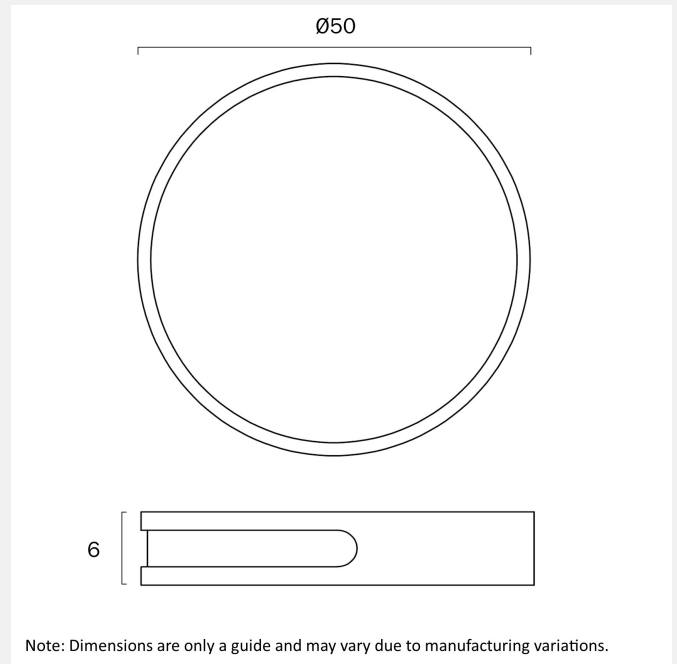

THALIA 50CM 36W LED OYSTER STEP DIMMABLE CEILING LIGHT

LIGHT SOURCE

Voltage Input

240V

Total Wattage (max)

36

Globe Type

LED integrated SMD

Globe / Light Source included

Yes

Color Kelvin

3 CCT (3000k - 4000k - 6000k)

Color Temperature

Warm White; Natural White; Daylight

Dimmable

Yes - 3 Step by switch (100% - 50% -20%)

CRI (Color Rendering Index)

>80

Lumens

2790

Surge Protection (Yes/No)

Yes

SPECIFICATIONS

Lead and Plug

No

IP rating

IP20

Electrical Protection

CLASS I - HIGH VOLTAGE, EARTH REQUIRED

Mounting

Surface

Switch

Slide Switch

COLOUR AND MATERIAL

Fixture Material

Wood,Polycarbonate,Metal

Fixture Finish

Wood Tones

Diffuser Material

Polycarbonate