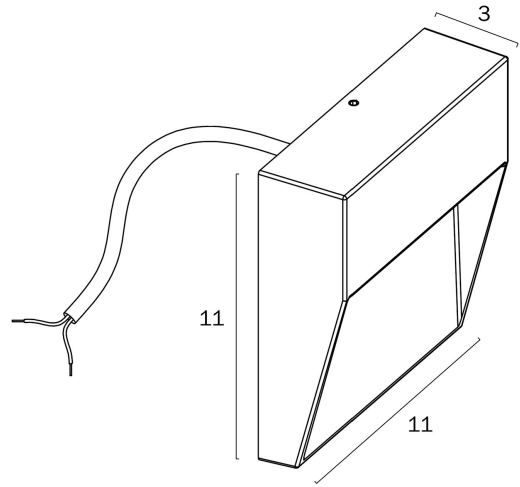

TERIN 24V EXTERIOR SQUARE WALL LIGHT

Note: Dimensions are only a guide and may vary due to manufacturing variations.

LIGHT SOURCE

Voltage Input

24V

Total Wattage (max)

3

Globe Type

Black, Clear

PRODUCT DIMENSIONS

Fixture Weight (Kg)

0.3

Fixture Projection (cm)

3

Fixture Height (cm)

11