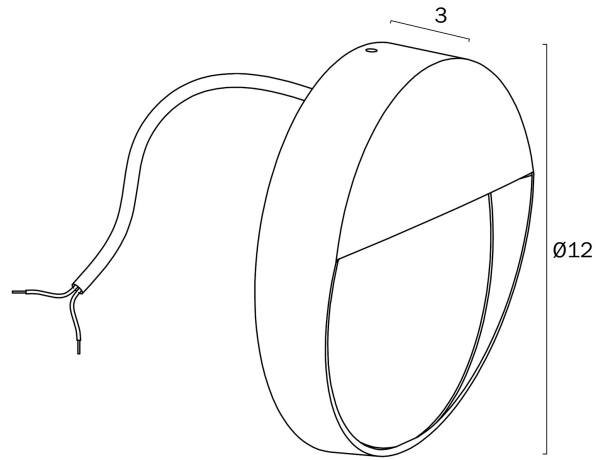

## TERIN 24V EXTERIOR ROUND WALL LIGHT

Note: Dimensions are only a guide and may vary due to manufacturing variations.

### LIGHT SOURCE

**Voltage Input**

24V

**Total Wattage (max)**

3

**Globe Type**

LED integrated SMD

**Globe / Light Source qty**

Surface

### PRODUCT DIMENSIONS

**Fixture Weight (Kg)**

0.3

**Fixture Projection (cm)**

3

**Fixture Height (cm)**

12

**WARRANTY**