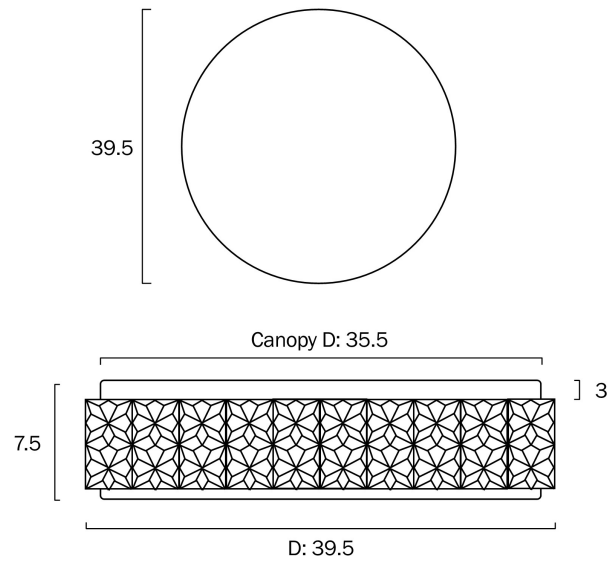

## TEREZA 40CM 30W LED OYSTER STEP DIMMABLE CEILING LIGHT

Note: Dimensions are only a guide and may vary due to manufacturing variations.

### LIGHT SOURCE

**Voltage Input**

240V

**Total Wattage (max)**

30

**Globe Type**

LED integrated SMD

**Globe / Light Source included**

## PRODUCT DIMENSIONS

---

**Fixture Weight (Kg)**

0.85

**Fixture Diameter (cm)**

39.5

**Fixture Projection (cm)**

7.5