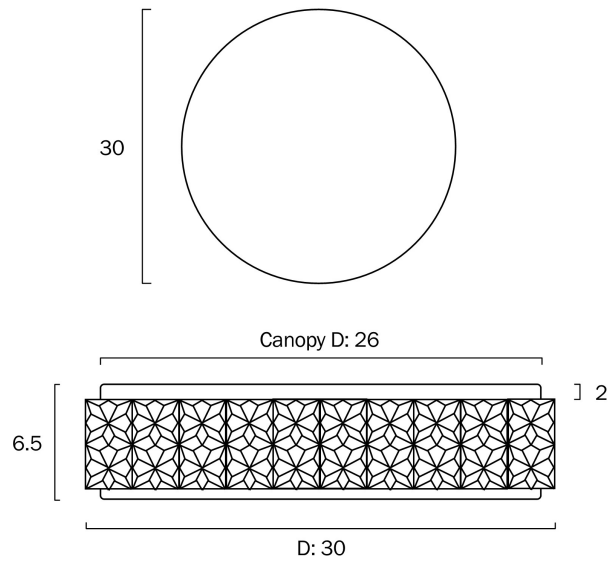

TEREZA 28CM 18W LED OYSTER STEP DIMMABLE CEILING LIGHT

Note: Dimensions are only a guide and may vary due to manufacturing variations.

LIGHT SOURCE

Voltage Input

240V

Total Wattage (max)

18

Globe Type

LED integrated SMD

Globe / Light Source included

Yes

Color Kelvin

3 CCT (3000k - 4000k - 5000k)

Color Temperature

Warm White; Natural White; Cool White

Dimmable

Metal, Polycarbonate

Diffuser Material

Polycarbonate

PRODUCT DIMENSIONS

Fixture Weight (Kg)

0.53

Fixture Diameter (cm)

30