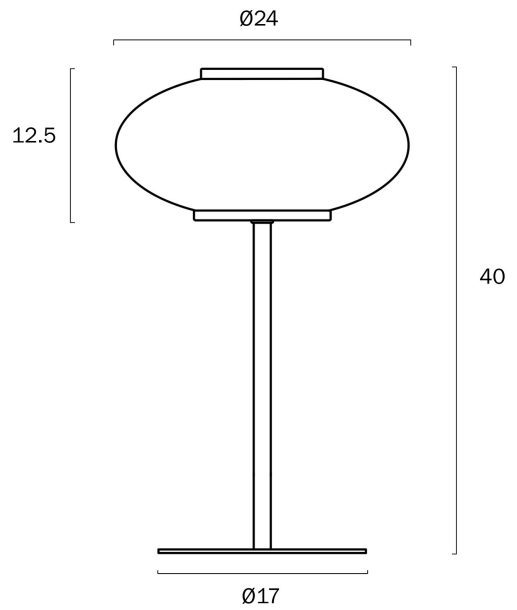

TEQUO LED TABLE LAMP

Note: Dimensions are only a guide and may vary due to manufacturing variations.

LIGHT SOURCE

Voltage Input

240V

Total Wattage (max)

12

Globe Type

LED integrated SMD

Globe / Light Source qty

1

Globe / Light Source included

Yes

Color Kelvin

3000k

Color Temperature

COLOUR AND MATERIAL

Fixture Material

Iron, Glass

Glass Color

Smoke

PRODUCT DIMENSIONS

Fixture Weight (Kg)

1.6

Fixture Height (cm)

40

Telbix.

Fixture Diameter (cm)

24

Cable Length (cm)

Touch Dimming +180

WARRANTY