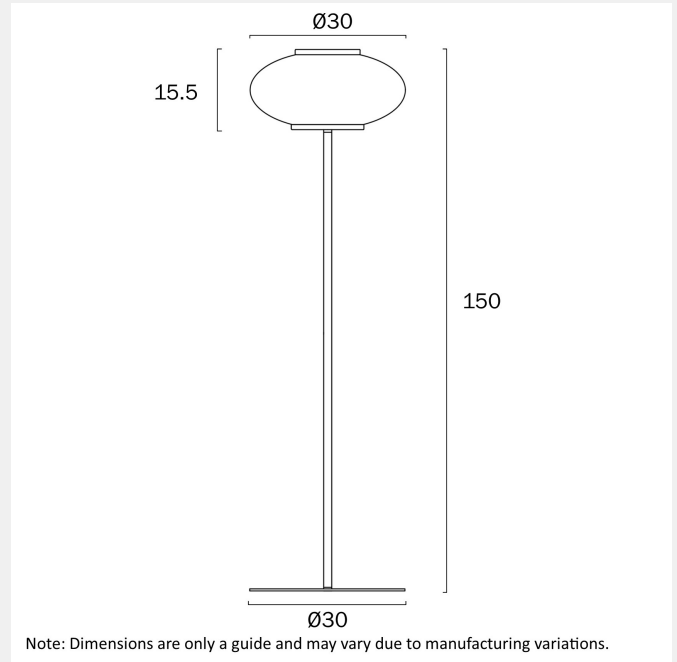

### LIGHT SOURCE

**Voltage Input**

240V

**Total Wattage (max)**

20

**Globe Type**

LED integrated SMD

**Globe / Light Source qty**

### PRODUCT DIMENSIONS

**Fixture Weight (Kg)**

4.3

**Fixture Height (cm)**

150

## Fixture Diameter (cm)

30