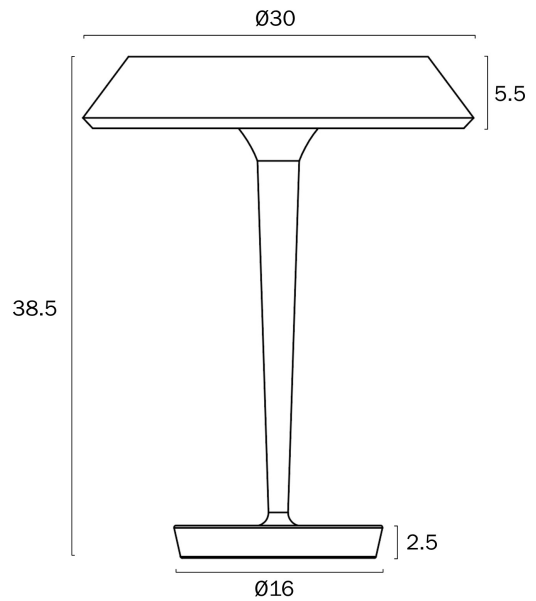

TEATRO LED TABLE LAMP

Note: Dimensions are only a guide and may vary due to manufacturing variations.

LIGHT SOURCE

Voltage Input

240V

Total Wattage (max)

7

Globe Type

LED integrated SMD

Globe / Light Source qty

1

Globe / Light Source included

Yes

Color Kelvin

3000k

Color Temperature

Polycarbonate

PRODUCT DIMENSIONS

Fixture Weight (Kg)

2.1

Fixture Height (cm)

38.5

Fixture Diameter (cm)

30