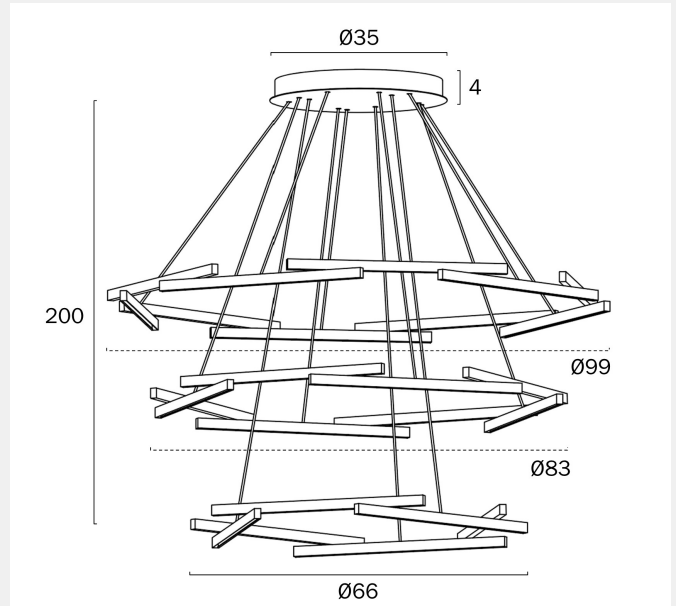

TARSON 3 TIER LED PENDANT LIGHT

Note: Dimensions are only a guide and may vary due to manufacturing variations.

LIGHT SOURCE

Voltage Input

240V

Total Wattage (max)

120

Globe Type

IP rating

IP20

Height Adjustable?

Yes

Mounting

Surface

Electrical Protection

CLASS I - HIGH VOLTAGE, EARTH REQUIRED

PRODUCT DIMENSIONS

Fixture Weight (Kg)

6.2

Fixture Diameter (cm)

99

Fixture Height (cm)

4

Suspension Length (cm)