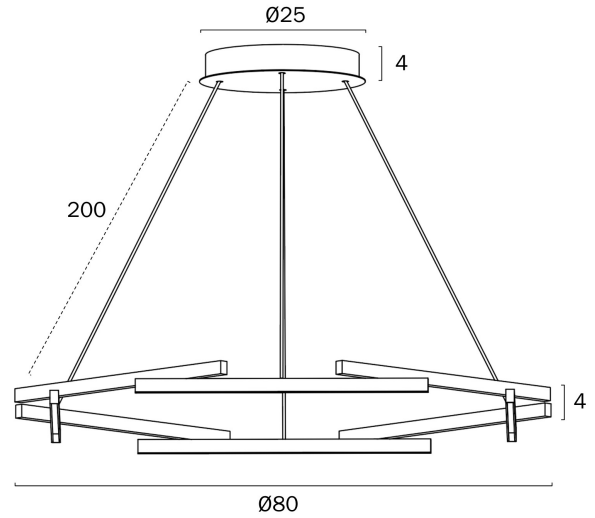

TARSON 1 TIER LED PENDANT LIGHT

Note: Dimensions are only a guide and may vary due to manufacturing variations.

LIGHT SOURCE

Voltage Input

240V

Total Wattage (max)

40

Globe Type

2.2

Telbix.

Fixture Diameter (cm)

80

Fixture Height (cm)

4

Suspension Length (cm)

200