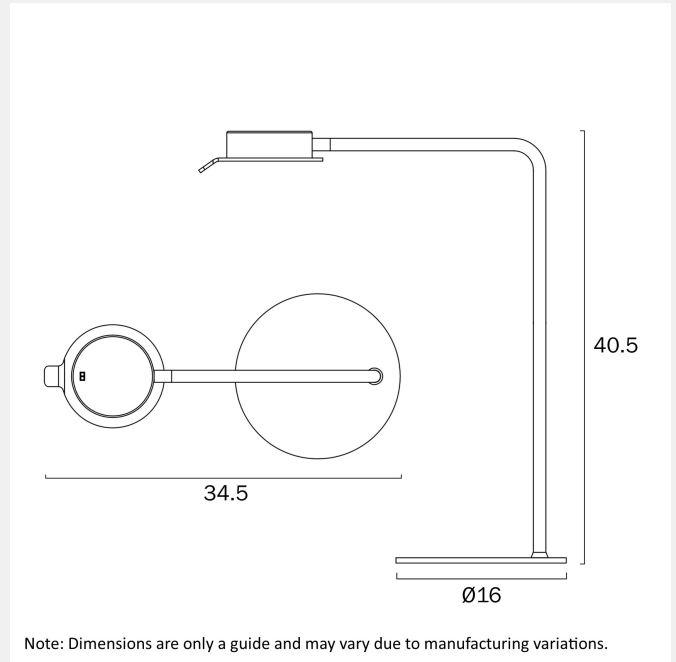

TARELL LED TABLE LAMP

LIGHT SOURCE

Voltage Input

240V

Total Wattage (max)

6

Globe Type

LED integrated SMD

Fixture Material

Iron

PRODUCT DIMENSIONS

Fixture Weight (Kg)

1.28

Fixture Height (cm)

40.5

Fixture Length (cm)

34.5

telbix.

Fixture Width (cm)

16

Cable Length (cm)

180

WARRANTY

Replacement Warranty