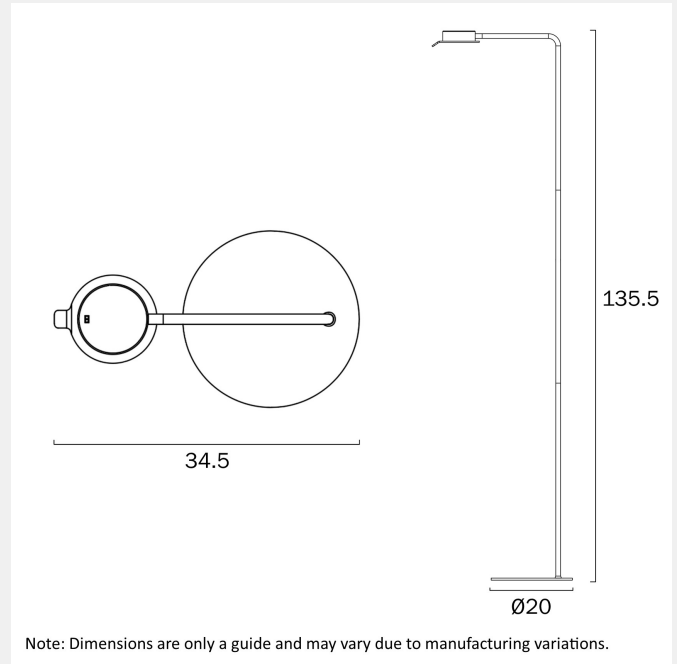

TARELL LED FLOOR LAMP

LIGHT SOURCE

Voltage Input

240V

Total Wattage (max)

6

Globe Type

LED integrated SMD

Globe / Light Source qty

1

Globe / Light Source included

Yes

Color Kelvin

3000k

Color Temperature

Warm White

Dimmable

Yes

CRI (Color Rendering Index)

>80

Lumens

530

SPECIFICATIONS

Lead and Plug

Yes

Switch

Gesture Switch

IP rating

IP20

Height Adjustable?

No

Electrical Protection

CLASS III - LOW VOLTAGE, <54v

COLOUR AND MATERIAL

Fixture Material

Iron, Acrylic

PRODUCT DIMENSIONS

Fixture Weight (Kg)

1.9

Fixture Height (cm)

135.5