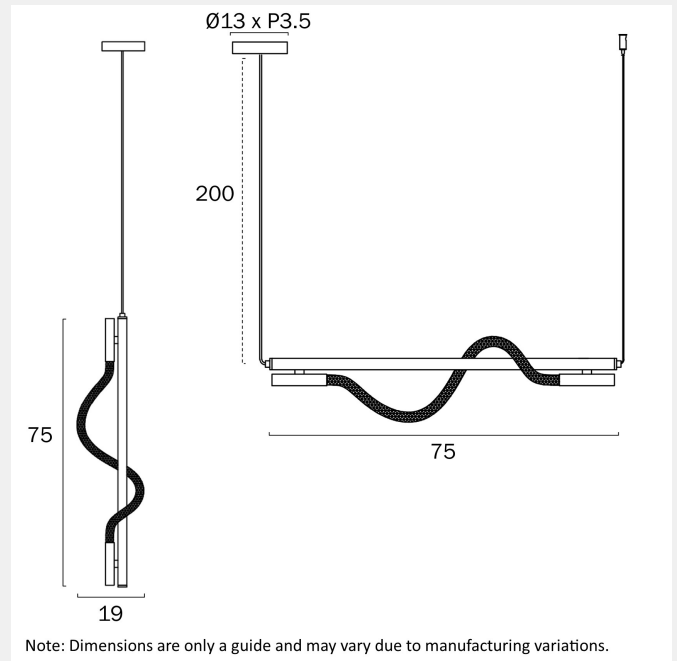

TAFT 75CM LED PENDANT LIGHT

LIGHT SOURCE

Voltage Input

240V

Total Wattage (max)

20

Globe Type

LED integrated SMD

Lumens

687

SPECIFICATIONS

Lead and Plug

No

IP rating

IP20

Height Adjustable?

Fixture Finish

Matte

WARRANTY

Replacement Warranty

*3 Years

PRODUCT DIMENSIONS

Fixture Weight (Kg)

1.6

Telbix.

Fixture Length (cm)

19

Fixture Width (cm)

75

Suspension Length (cm)

200

OTHER