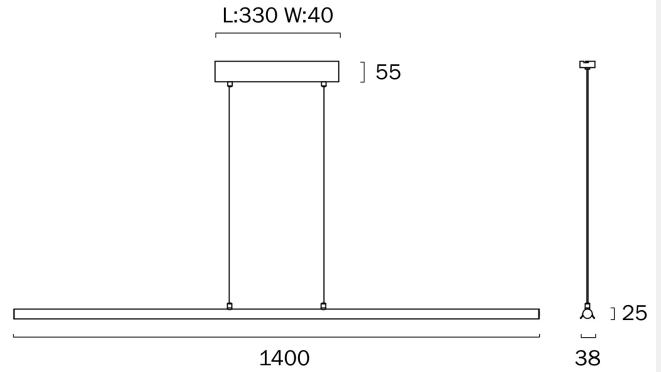

SUMNER LINEAR LED PENDANT LIGHT

Note: Dimensions are only a guide and may vary due to manufacturing variations.

LIGHT SOURCE

Voltage Input

240V

Total Wattage (max)

36

Globe Type

LED integrated SMD

Globe / Light Source included

Yes

Color Kelvin

3 CCT (3000k - 4000k - 6000k)

Color Temperature

Warm White; Natural White; Daylight

Dimmable

1.23

Telbix.

Fixture Height (cm)

2.5

Fixture Length (cm)

3.8

Fixture Width (cm)

140