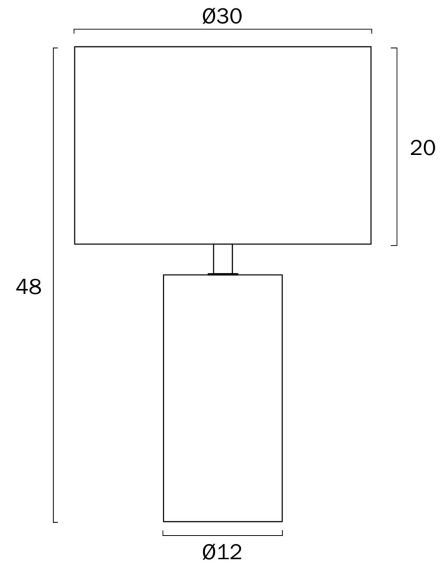

STYLIN TABLE LAMP

Note: Dimensions are only a guide and may vary due to manufacturing variations.

LIGHT SOURCE

Voltage Input

240V

Total Wattage (max)

25

Globe Type

COLOUR AND MATERIAL

Fixture Material

Iron, Fabric

Fixture Finish

Painted

PRODUCT DIMENSIONS

Fixture Weight (Kg)

1.73

Fixture Height (cm)

48

Fixture Diameter (cm)

30

Cable Length (cm)

180 (30+Inline Switch+150)

WARRANTY

Replacement Warranty