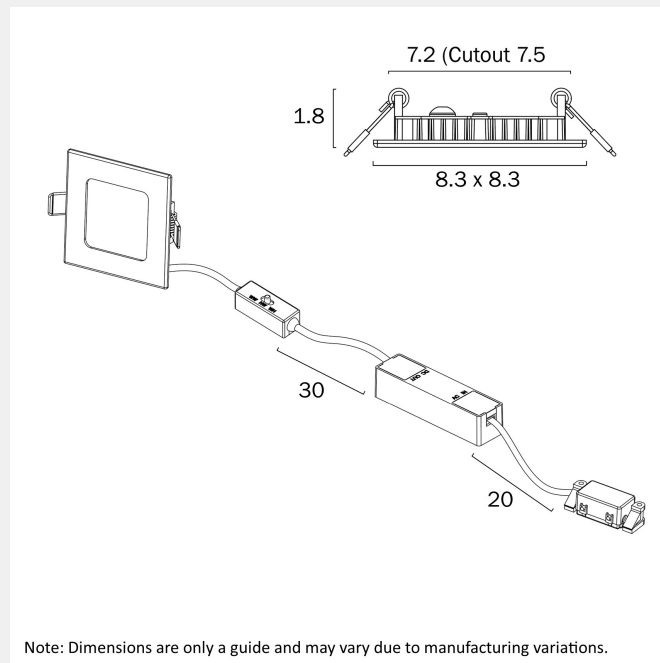

STOW SQUARE 3CCT LED STAIR WALL LIGHT

LIGHT SOURCE

Voltage Input

240V

Total Wattage (max)

3

Globe Type

LED integrated SMD