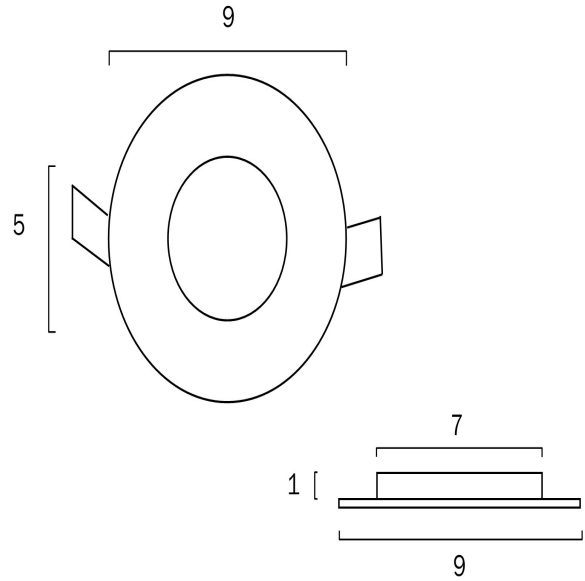

STOW ROUND LED STAIR LIGHT WHITE

LIGHT SOURCE

Voltage Input

240V

Total Wattage (max)

3

Globe Type

LED integrated SMD

Globe / Light Source qty

1

Globe / Light Source included

Yes

Color Kelvin

3000k or 5000k

Color Temperature

Warm White or Cool White

Diffuser Material

Polycarbonate

PRODUCT DIMENSIONS

Fixture Weight (Kg)

0.1

Fixture Diameter (cm)

8.2

Fixture Height (cm)