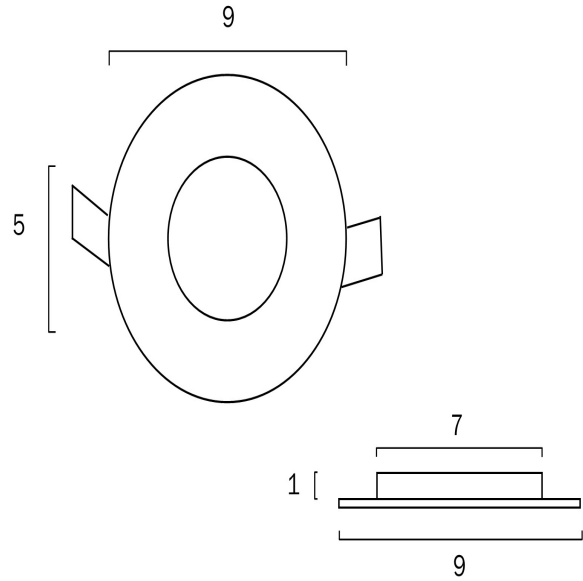

STOW ROUND LED STAIR LIGHT NICKEL

LIGHT SOURCE

Voltage Input

240V

Total Wattage (max)

3

Globe Type

LED integrated SMD

Globe / Light Source qty

1

Globe / Light Source included

Yes

Color Kelvin

3000k or 5000k

Color Temperature

Warm White or Cool White

Diffuser Material

Polycarbonate

Telbix.

PRODUCT DIMENSIONS

Fixture Weight (Kg)

0.1

Fixture Diameter (cm)

9