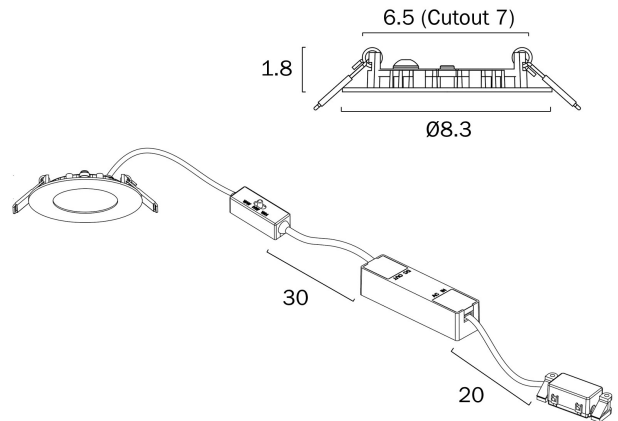

## STOW ROUND 3CCT LED STAIR WALL LIGHT

Note: Dimensions are only a guide and may vary due to manufacturing variations.

### LIGHT SOURCE

**Voltage Input**

240V

**Total Wattage (max)**

3

**Globe Type**

LED integrated SMD

**Globe / Light Source qty**

## Cable Length (cm)

60